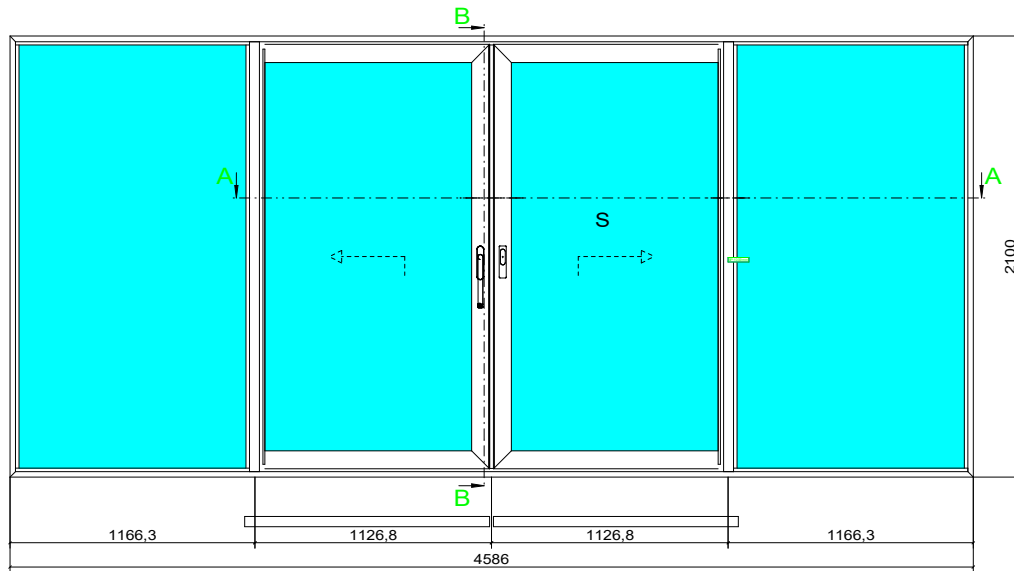

Пъз.2, Количество:1
 SD-2
 Цвят: RAL
 Обект: S560 пучково2
 Напредложения: 210723-0697
 Вид снаружи

- 1x CYLINDER 80mm 25-10-45 (30/50) ALUMIL NICKEL NIKEL
- 4x SPACER FOR LOCK GU-937/934
- 2x SHOCK ABSORBER FOR LIFT AND SLIDE BLACK
- 2x LIFT SLIDE GEAR 934/937 BS27.5 1865-2365 ALUMIL SILVER ANODISING
- 2x LIFT SLIDE STRIKER PLATE GU 934/937 INOX
- 1x DOUBLE L&S HANDLE 252mm ALUMIL CYLINDER HOLE BLACK
- 1x L&S HANDLE 252mm ALUMIL PIN50mm BLACK
- 1x FLUSH HANDLE FOR L&S WINDOW 7mm DEPTH BLACK
- 2x GU 934/937 STOPPER BLACK BLACK
- 2x LIFT SLIDE ROLLER CONNECTION ROD L:1110mm FOR Sw:700-1601mm
- 4x SPACER FOR GU-937 LOCKING ROLLERS (S560) BLACK
- 2x BASIC ROLLER KIT GU 937 200kg

- 2x 6-22-6LowE, 34
34mm 2,25 m² 1105 x 2038mm
- 2x 6-22-6LowE, 34
34mm 1,88 m² 1007 x 1872mm