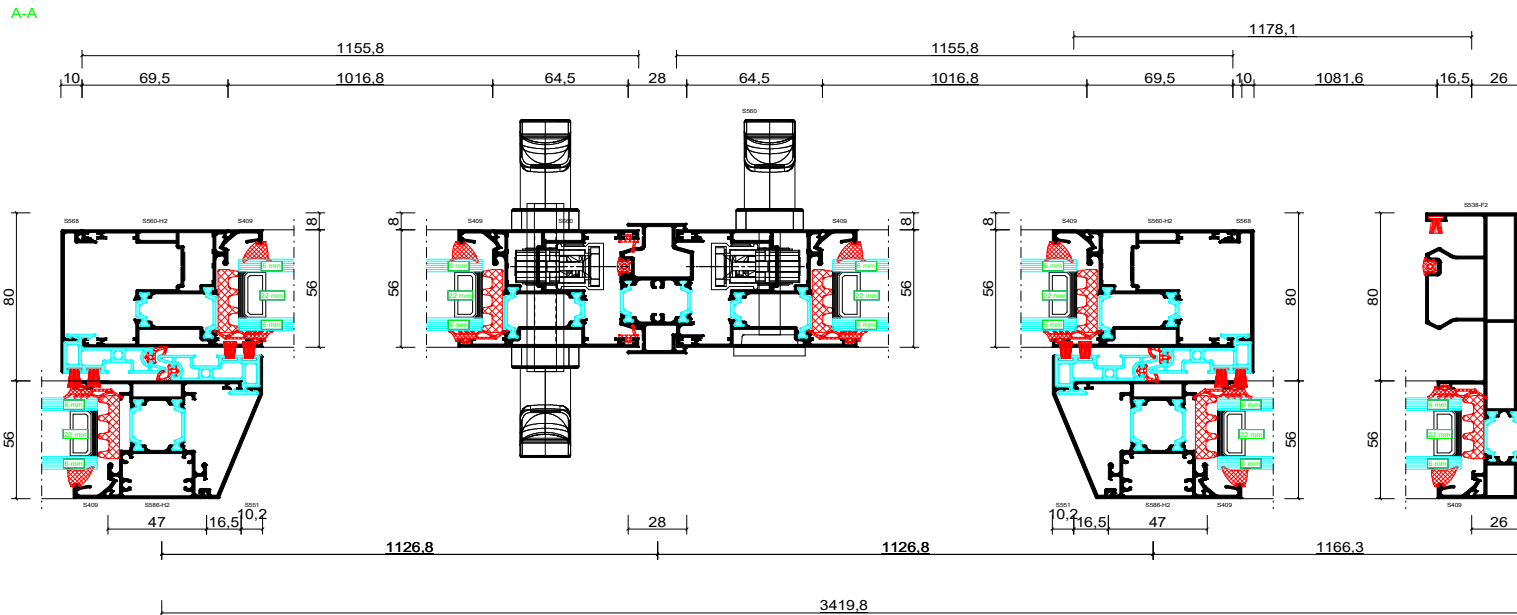

Пъз.2, Количество:1
 SD-2
 Цвят: RAL
 Обект: S560 пучково2
 Напредложения: 210723-0697
 Вид снаружи

- 1x CYLINDER 80mm 25-10-45 (30/50) ALUMIL NICKEL NIKEL
- 4x SPACER FOR LOCK GU-937/934
- 2x SHOCK ABSORBER FOR LIFT AND SLIDE BLACK
- 2x LIFT SLIDE GEAR 934/937 BS27.5 1865-2365 ALUMIL SILVER ANODISING
- 2x LIFT SLIDE STRIKER PLATE GU 934/937 INOX
- 1x DOUBLE L&S HANDLE 252mm ALUMIL CYLINDER HOLE BLACK
- 1x L&S HANDLE 252mm ALUMIL PIN50mm BLACK
- 1x FLUSH HANDLE FOR L&S WINDOW 7mm DEPTH BLACK
- 2x GU 934/937 STOPPER BLACK BLACK
- 2x LIFT SLIDE ROLLER CONNECTION ROD L:1110mm FOR Sw:700-1601mm
- 4x SPACER FOR GU-937 LOCKING ROLLERS (S560) BLACK
- 2x BASIC ROLLER KIT GU 937 200kg

- 2x 6-22-6LowE, 34
34mm 2,25 m² 1105 x 2038mm
- 2x 6-22-6LowE, 34
34mm 1,88 m² 1007 x 1872mm