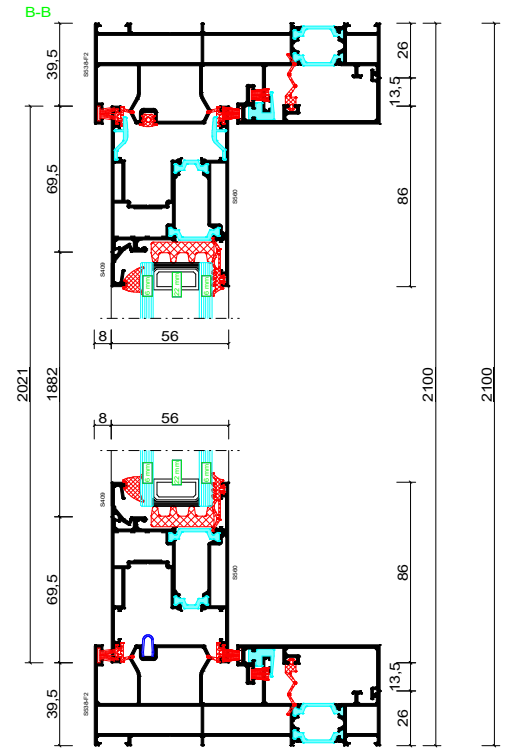

Пъз.2, Количество:1
 SD-2
 Цвят: RAL
 Обект: S560 пучково2
 Напредложения: 210723-0697
 Вид снаружи

- 1x CYLINDER 80mm 25-10-45 (30/50) ALUMIL NICKEL NIKEL
- 4x SPACER FOR LOCK GU-937/934
- 2x SHOCK ABSORBER FOR LIFT AND SLIDE BLACK
- 2x LIFT SLIDE GEAR 934/937 BS27.5 1865-2365 ALUMIL SILVER ANODISING
- 2x LIFT SLIDE STRIKER PLATE GU 934/937 INOX
- 1x DOUBLE L&S HANDLE 252mm ALUMIL CYLINDER HOLE BLACK
- 1x L&S HANDLE 252mm ALUMIL PIN50mm BLACK
- 1x FLUSH HANDLE FOR L&S WINDOW 7mm DEPTH BLACK
- 2x GU 934/937 STOPPER BLACK BLACK
- 2x LIFT SLIDE ROLLER CONNECTION ROD L:1110mm FOR Sw:700-1601mm
- 4x SPACER FOR GU-937 LOCKING ROLLERS (S560) BLACK
- 2x BASIC ROLLER KIT GU 937 200kg

- 2x 6-22-6LowE, 34
34mm 2,25 m² 1105 x 2038mm
- 2x 6-22-6LowE, 34
34mm 1,88 m² 1007 x 1872mm